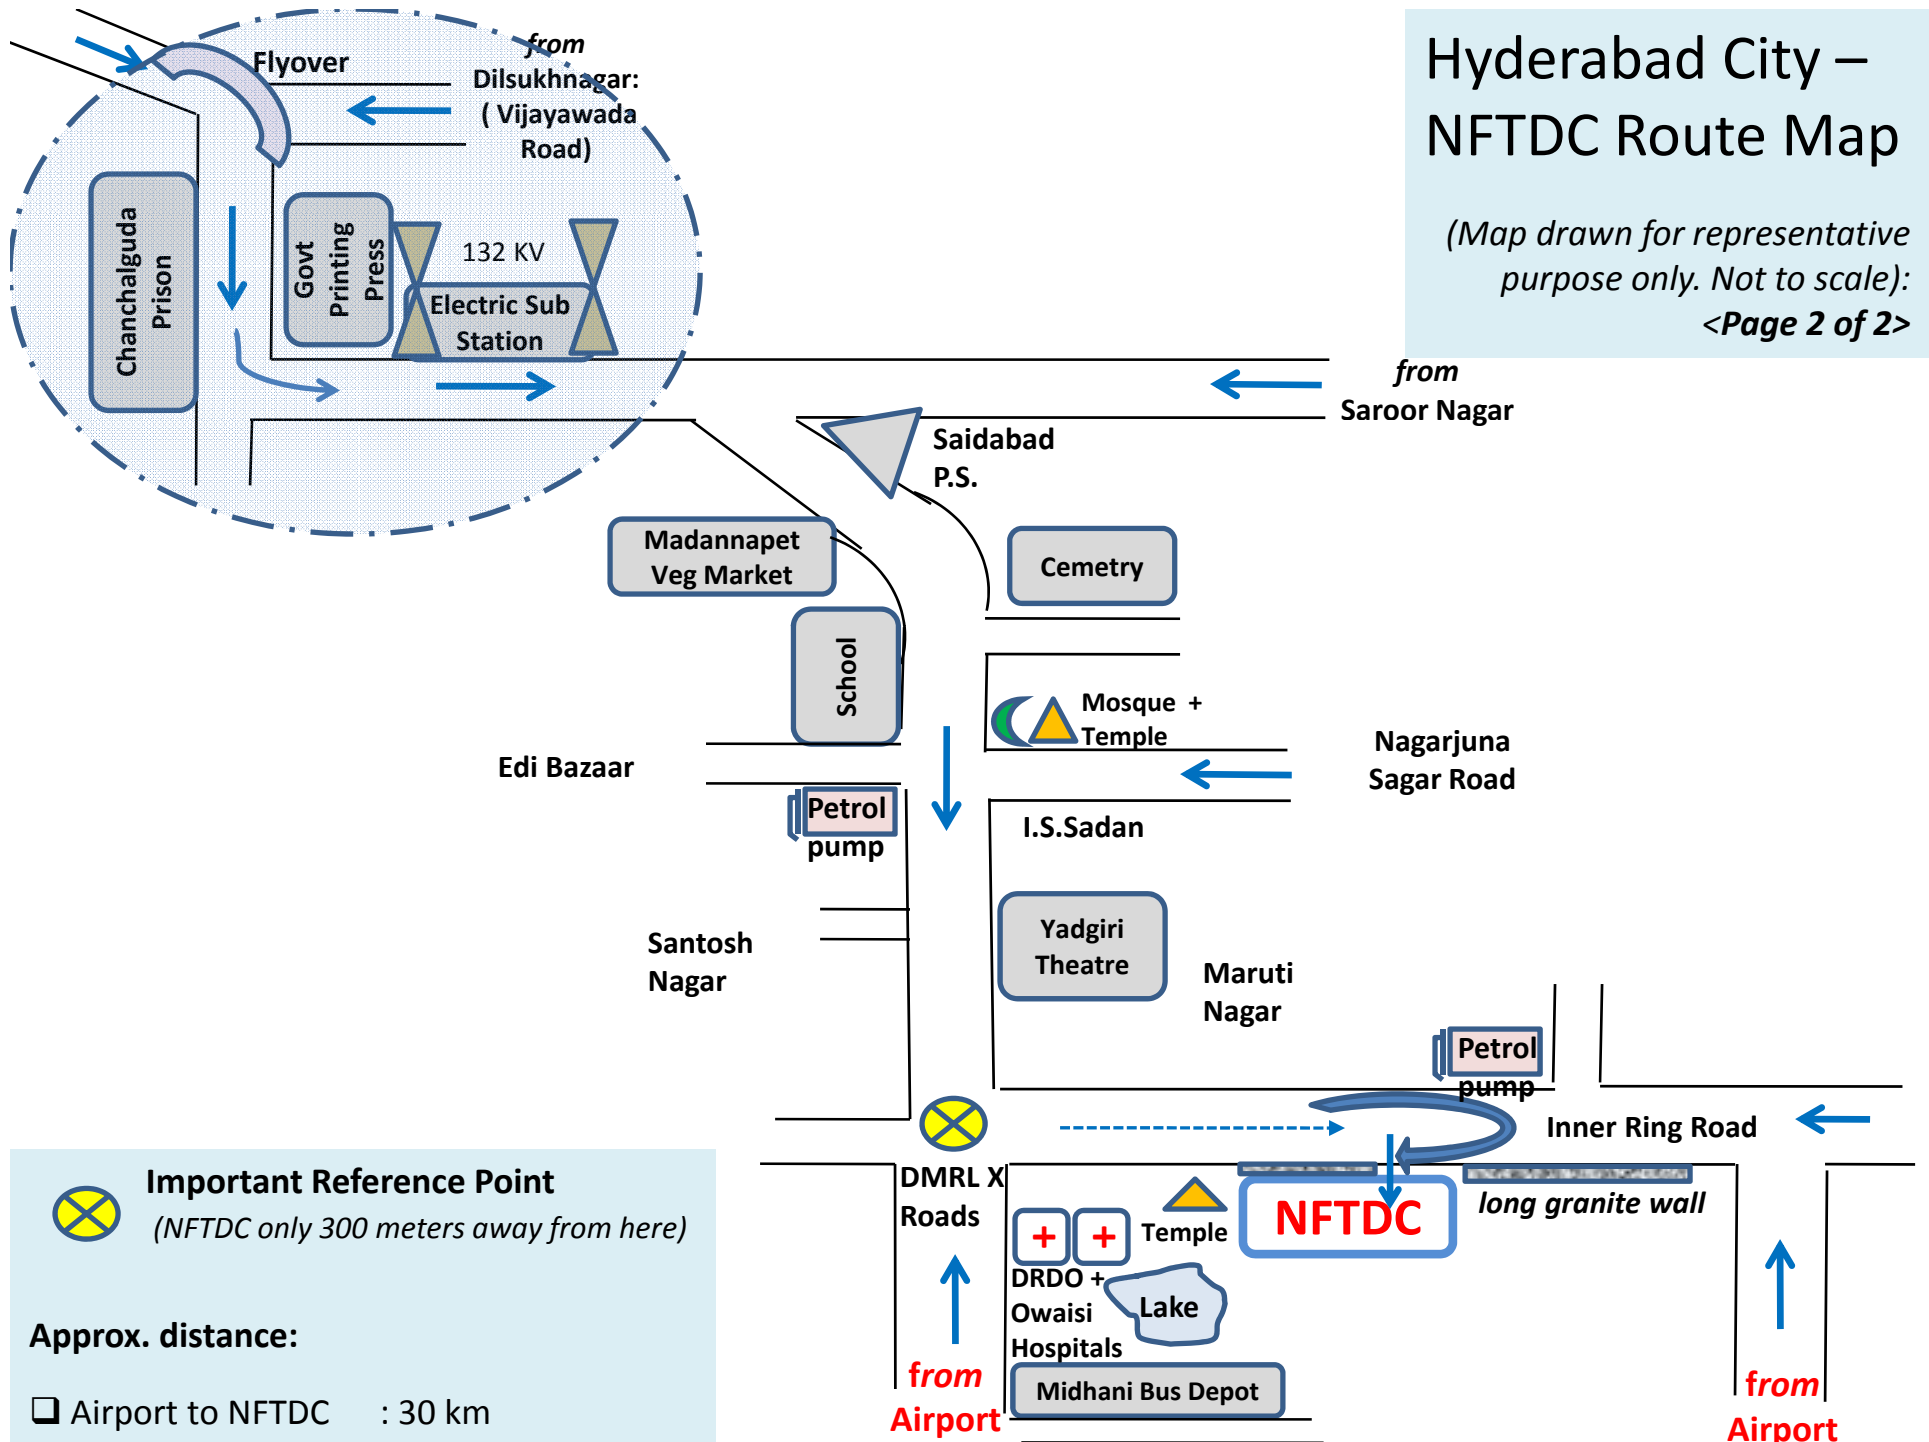

Hyderabad City – NFTDC Route Map

(Map drawn for representative purpose only. Not to scale):
 <Page 1 of 2>

X **Koti-Chaderghat Road Junction**
 (Reference point for reaching from all stations)

- Approx. distance:**
- ❑ Secunderabad Rly.Station to NFTDC : 15 km
 - ❑ Hyd Rly.Station/ GPO/ Abids to NFTDC : 10 km
 - ❑ Kachiguda Rly. Station to NFTDC : 8km (~30 mins)
 - ❑ Koti to NFTDC : 8 km (~30 mins)

Hyderabad City – NFTDC Route Map

(Map drawn for representative purpose only. Not to scale):
 <Page 2 of 2>

Important Reference Point
 (NFTDC only 300 meters away from here)

Approx. distance:

□ Airport to NFTDC : 30 km