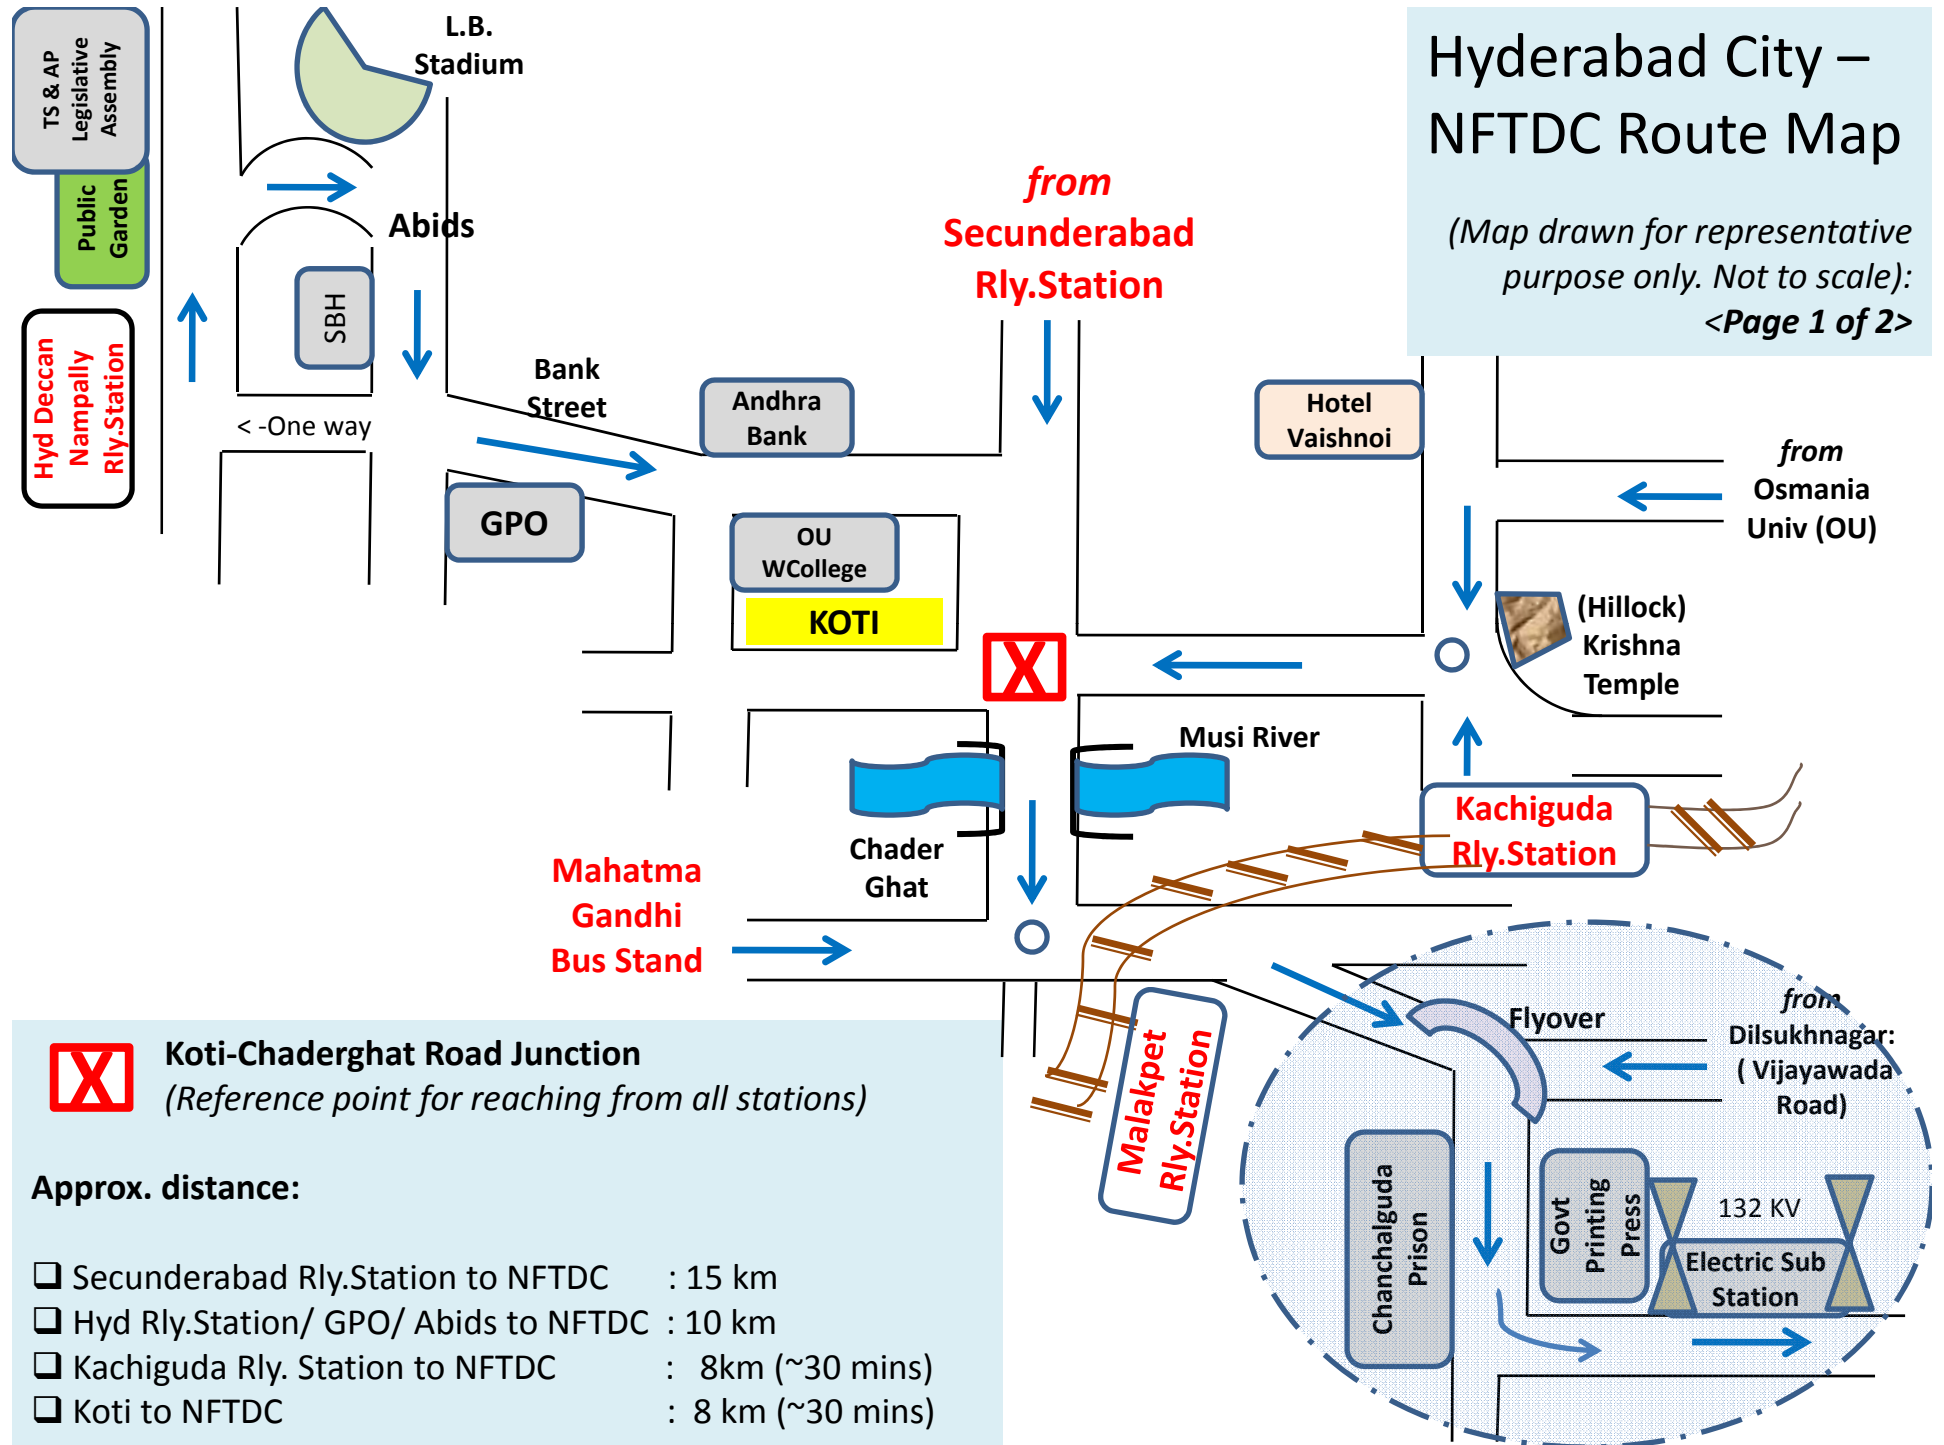

Hyderabad City – NFTDC Route Map

(Map drawn for representative purpose only. Not to scale):
 <Page 1 of 2>

X **Koti-Chaderghat Road Junction**
 (Reference point for reaching from all stations)

- Approx. distance:**
- ❑ Secunderabad Rly.Station to NFTDC : 15 km
 - ❑ Hyd Rly.Station/ GPO/ Abids to NFTDC : 10 km
 - ❑ Kachiguda Rly. Station to NFTDC : 8km (~30 mins)
 - ❑ Koti to NFTDC : 8 km (~30 mins)

Hyderabad City – NFTDC Route Map

(Map drawn for representative purpose only. Not to scale):
 <Page 2 of 2>

Important Reference Point
 (NFTDC only 300 meters away from here)

Approx. distance:

□ Airport to NFTDC : 30 km