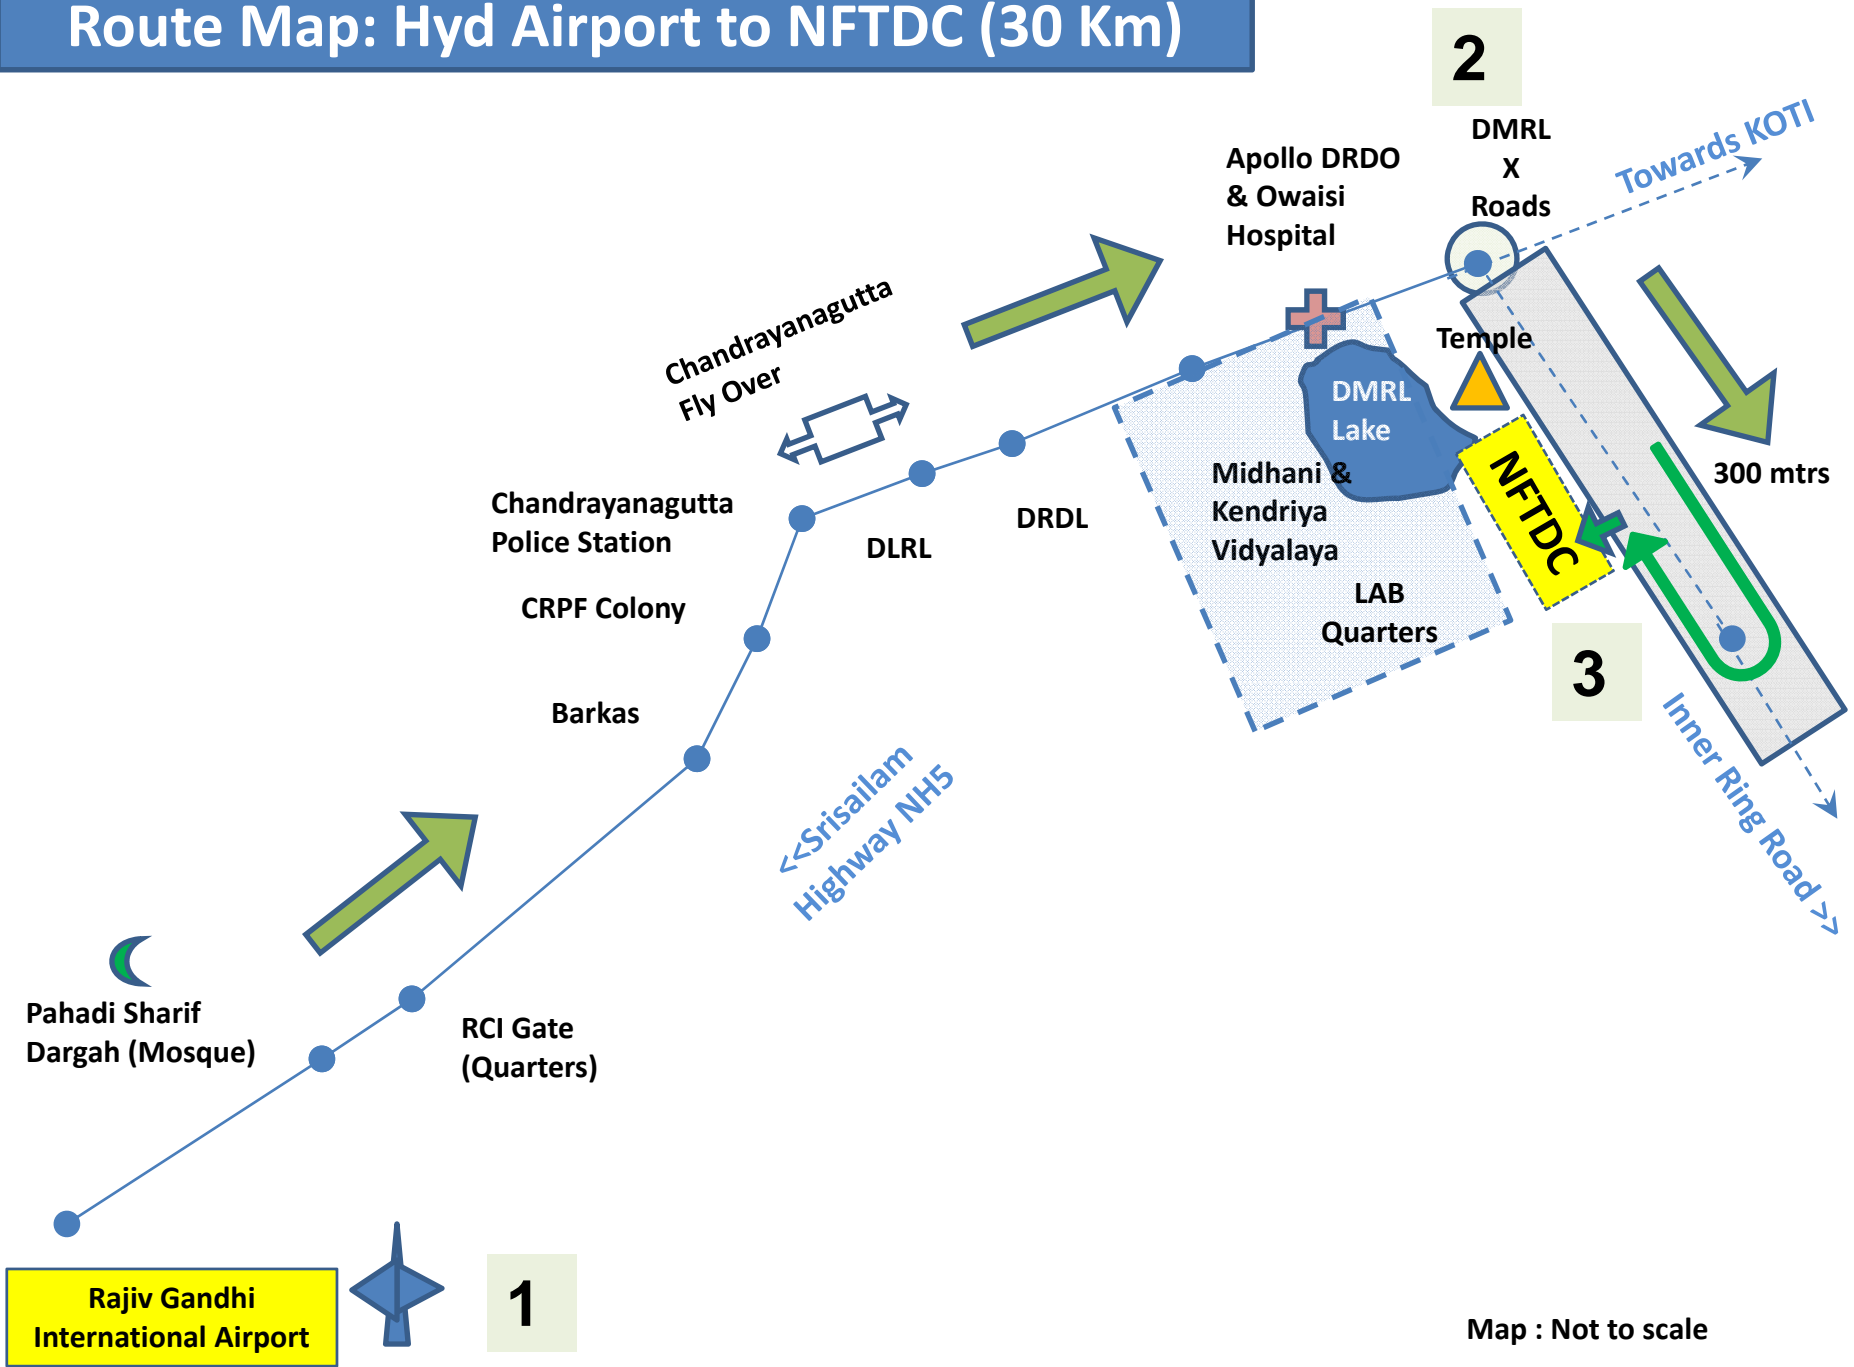

# Route Map: Hyd Airport to NFTDC (30 Km)

Rajiv Gandhi International Airport

1

2

3

Map : Not to scale